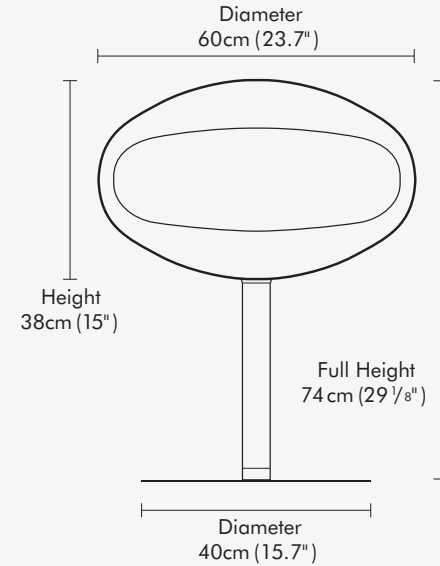

TECHNICAL SPECIFICATIONS

Pedestal

- 316 Marine Grade
  Stainless Steel Hairline Finish
- Black Mild Steel