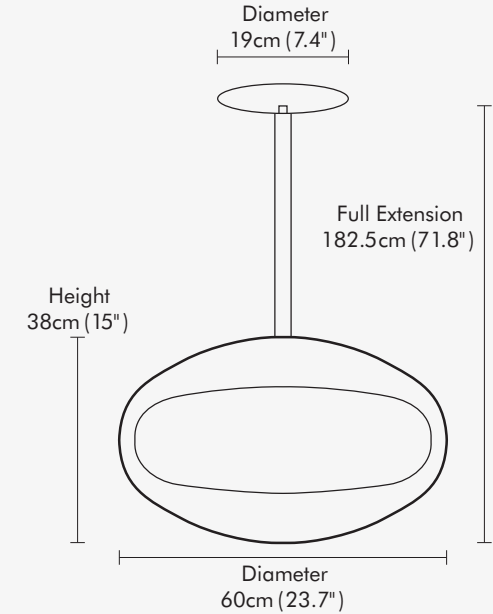

The Stainless Steel Hanging System is 142cm fully extended, adjustable to 6 different heights and can be rotated 360°.

The Black Hanging System is 202.5cm fully extended, adjustable in lengths of 25cm, but 360° rotation is not available.

ADJUSTABLE HANGING POLE

- 6 height positions
- Full extension 142cm (56" in)

HEIGHT POSITIONS

- 98.5cm (38.8" in) - minimum extension
- 134.5cm (53" in)
- 125.5cm (49.4" in)
- 116.5cm (45.8" in)
- 107.5cm (42.3" in)
- 182.5cm (72" in) - full extension