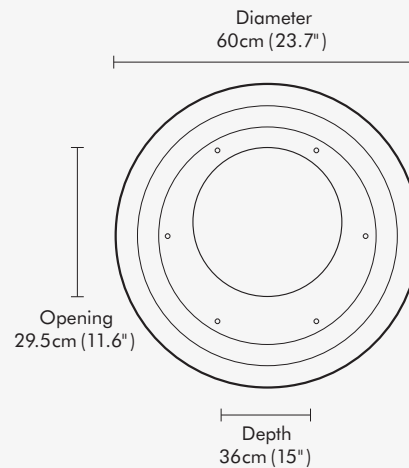

TECHNICAL SPECIFICATIONS

Mounting Bracket

- 316 Marine Grade
  Stainless Steel Mirror Finish